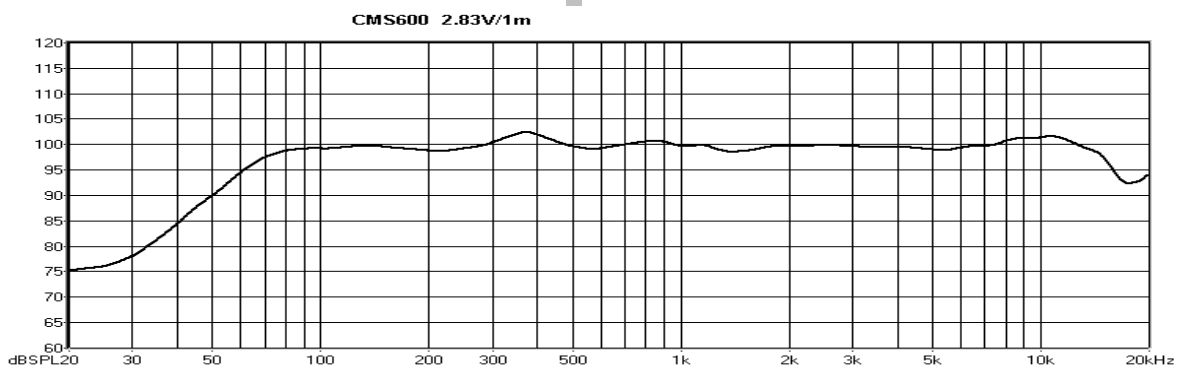

CMS 600

CMS 600

Technical data

power handling : 800 W AES

nominal impedance: 8 Ohms

sensitivity: 100 dB/1W/1m

maxi SPL: 130dB/1m

directivity: 90°H x 60°V

frequency response: 75-16000Hz+-3dB

optional flight case for 2 CMS600

Product specifications

Dimensions : Height: 70cm
Width 43cm
Depth 42cm

Net weight : 30kg

Finish Dark grey acrylic paint

Connectors Neutrik Speakon NL4